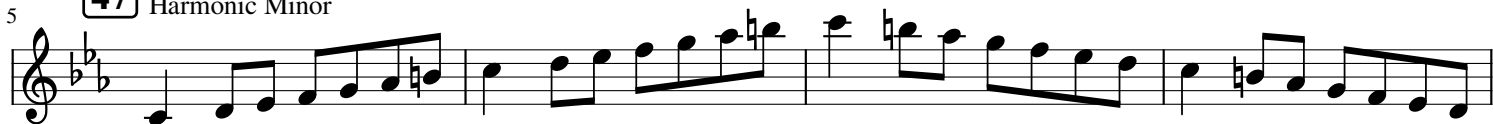

5 **47** Harmonic Minor