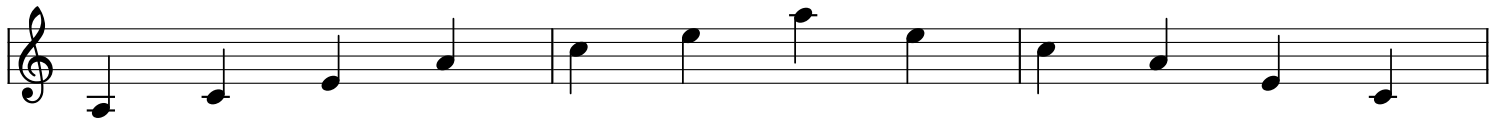

5

6

7

Harmonic Minor

8

Melodic Minor